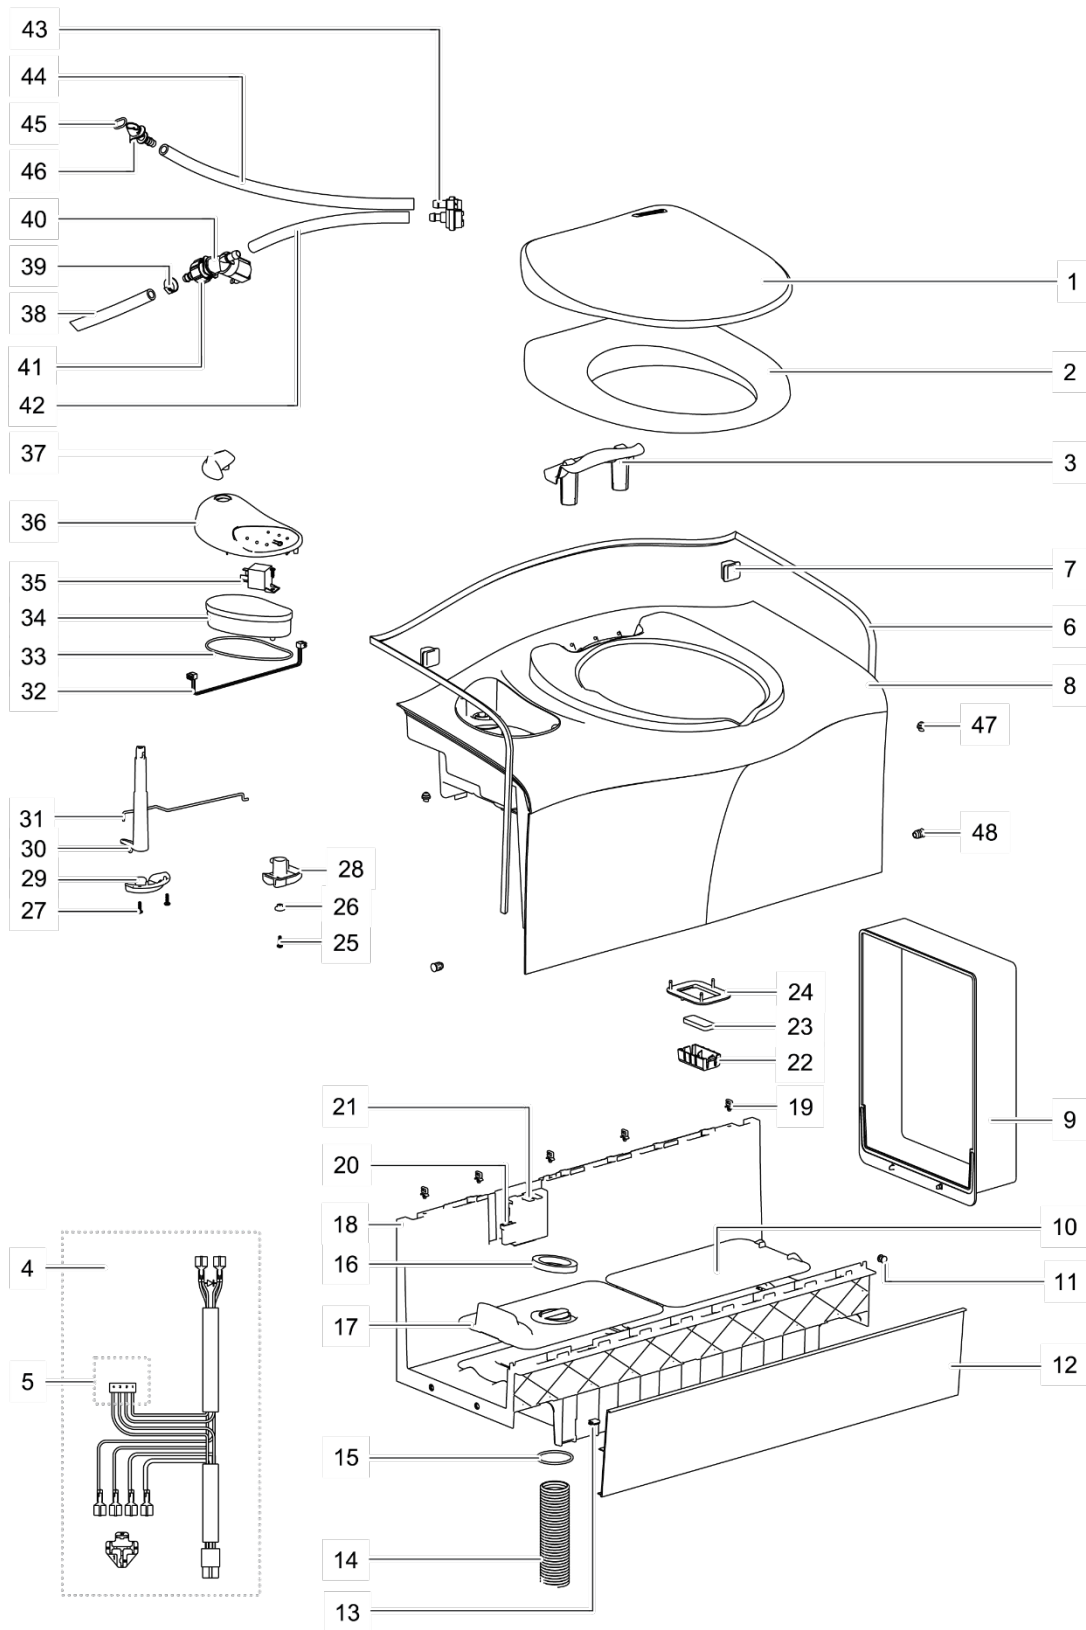

	Spare part number	Spare part number	Spare part number	Colours available
38	Screw			
39	Saddle			
40	Bracket	51802		
41	Shaft			
42	Link	51806		
43	Wire harness	32319		
44	O-ring			
45	Control well			
46	Control panel MK2	51811	51810	62
47	Handle	<i>Refer to page 69</i>	<i>X-model</i>	<i>C-model</i>
48	Pump	16374		
49	Connector spare kit PCB	51808		
50	Flush tube			
51	O-ring	51807		62
52	Nozzle			
53	Wire harness main power			
54	Drain connector	51804		74
55	Sight glass	<i>toilets</i>		
56	Clamp	<i>produced &gt;</i>		
57	Drain tube	<i>Oct 2005</i>		
58	Plug sight tube hole <i>toilet produced &gt; Oct 2005</i>			
59	Blind plug <i>toilet produced &gt; Oct 2005</i>			
60	Water fill extension	32329		16

**Handles**

**Handle**

**Spare part number**

51803-62

51813-62

LE1118\_C403-L\_1018-V03

		Spare part number	Spare part number	Colours available
1	Cover			
2	Seat		51814	62
3	Pod			
4	Wire harness			
5	Connector spare kit PCB	51808		
6	Wall seal	32311		
7	Bracket			
8	Bench			
9	Door interface			
10	Storage cover	51809		62
11	Lock plug <i>toilet produced &lt; May 2004</i>			
	Kicking plate (4x)		32426	62
12	Kicking plate LB			
13	Clip			
14	Vent hose			
15	O-ring		32324	
16	Seal vent plate			
17	Vent plate			
18	Base			
19	Wire clip			
20	Fuse	21766		
21	Reed switch housing HT and PCB		32317	62
22	Magnet basket			
23	Magnet			
24	Retaining plate			
25	Screw			
26	Bushing			
27	Screw			
28	Saddle			
29	Bracket		51802	
30	Shaft			
31	Link	51806		
32	Wire harness	32319		
33	O-ring			
34	Control well			
35	Relais	20106		
36	Control panel MK2		51812	62
37	Handle	<i>Refer to page 73</i>		62

		Spare part number	Spare part number	Colours available
38	Water supply tube			
39	Clamp			
40	Electric valve	23709		
	Hose barb		23851	
41	Hose nut			
42	Water tube			
43	Vacuum breaker	16833		
44	Flush tube			
45	O-ring			
46	Nozzle			
47	Plug sight tube hole <i>toilet produced &gt; Oct 2005</i>			
48	Blindplug <i>toilet produced &gt; Oct 2005</i>			