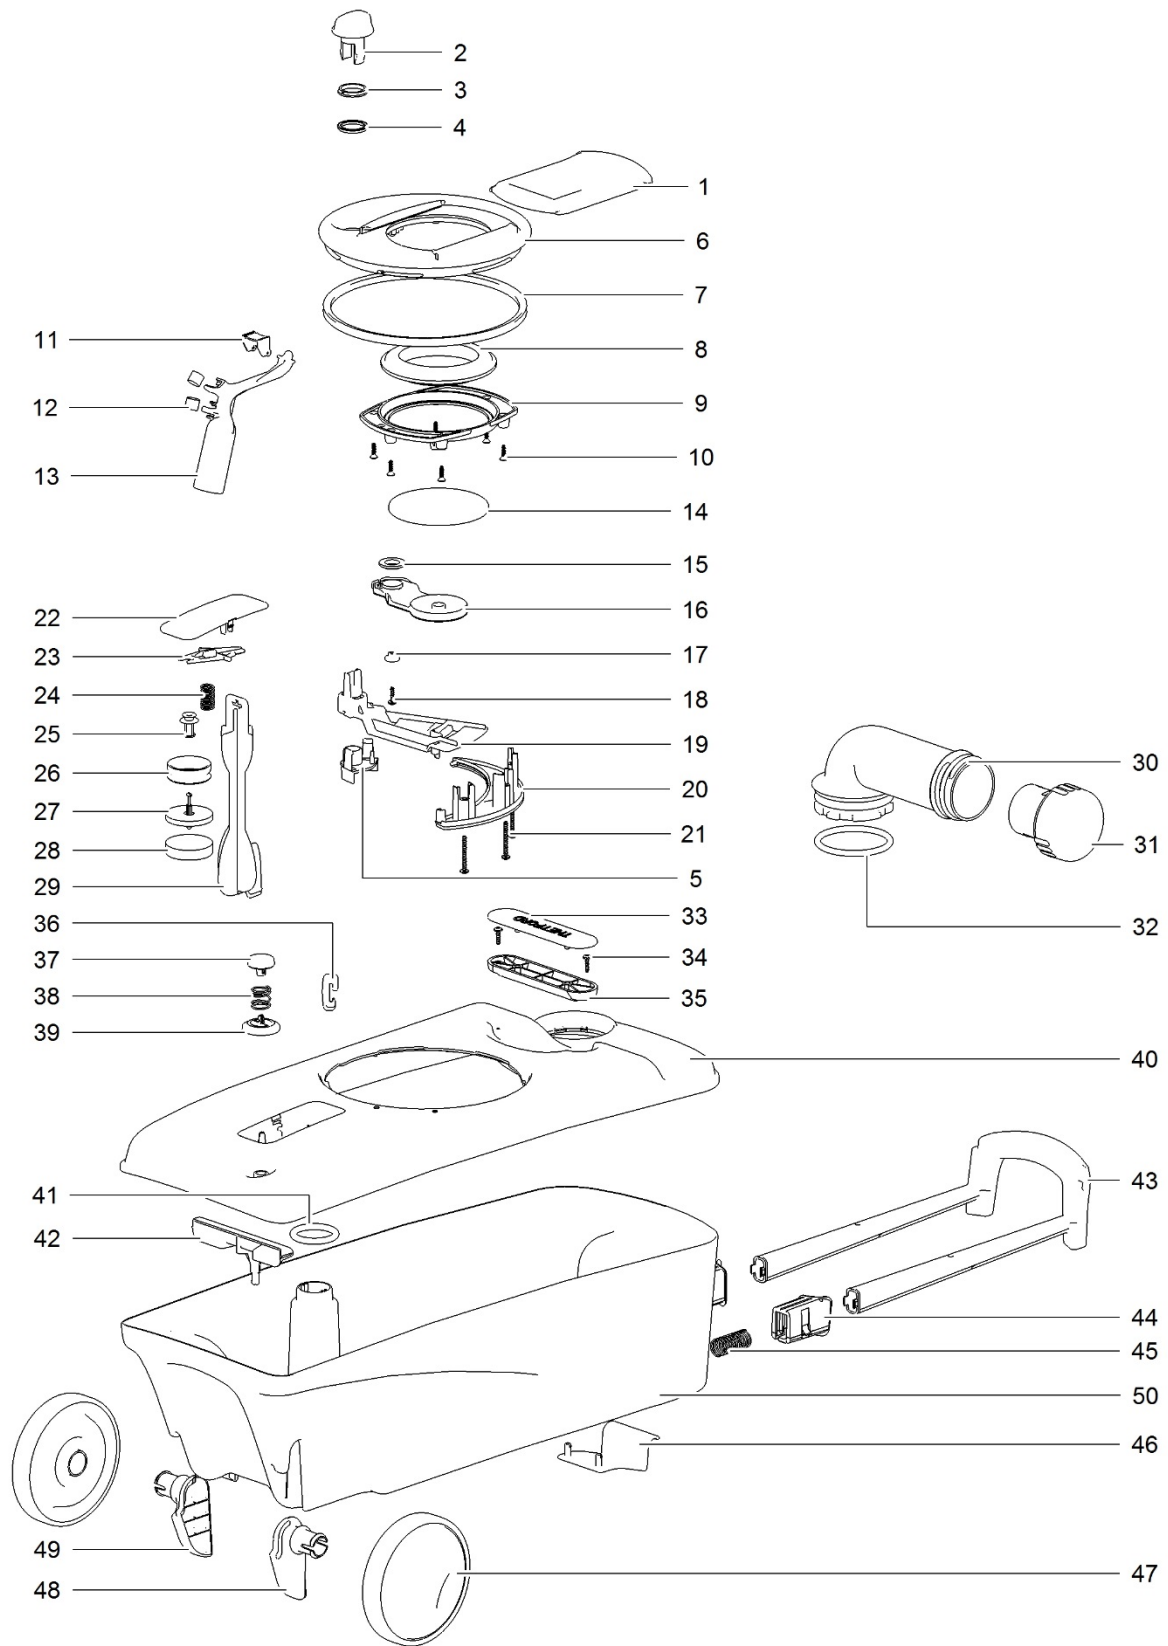

		Spare part number	Spare part number	Colours available
38	Water supply tube			
39	Clamp			
40	Electric valve	23709		
	Hose barb		23851	
41	Hose nut			
42	Water tube			
43	Vacuum breaker	16833		
44	Flush tube			
45	O-ring			
46	Nozzle			
47	Plug sight tube hole <i>toilet produced &gt; Oct 2005</i>			
48	Blindplug <i>toilet produced &gt; Oct 2005</i>			

### Handles

Handle

Spare part number

51803-62

51813-62

LE1120\_C400-WHT\_1214-V03

		Spare part number	Spare part number	Spare part number	Colours available		
1	Sliding cover	32301			06		
2	Blade opener	32300	32331 <i>Mechanism Right</i>	32332 <i>Mechanism Left</i>	16		
3	Washer						
4	Seal parker						
5	Mechanism retainer						
6	Holding tank plate						
	Left hand version					32302	06
	Right hand version	32328			06		
7	Seal mechanism	50724					
8	Lip seal	23721					
9	Seal plate						
10	Screw						06
11	Retainer	32304					
12	Magnet						
13	Float arm						
14	Blade	50731					
15	Bearing						
16	Blade arm						
17	Bushing						
18	Screw						
19	Blade driver						
20	Support track						
21	Screw						

	Spare part number	Spare part number	Spare part number	Colours available
22	Vent lid			
23	Vent lifter			
24	Vent Spring			
25	Vent pivot			
26	Vent seal	32305		
27	Float stem			
28	Float			
29	Vent actuator			
30	Pour out spout	32306		06
31	Measuring cup	25810		16
32	O-ring			
33	Handle cover			
34	Screw			
35	Handle			
36	Vent clip			
37	Vent button			
38	Vent spring	32307		16
39	Vent seal			
40	Waste-holding tank upper			
41	O-ring			
42	Wheel support bracket			
43	Pull handle			
44	Bushing (Left/Right)	51805		16
45	Spring			
46	Tank lock clip	51801		16
47	Wheel			
48	Wheel bearing right	32308		06
49	Wheel bearing left			
50	Waste-holding tank lower			
	Waste-holding tank complete	32327 <i>Right hand version</i>	32326 <i>Left hand version</i>	06