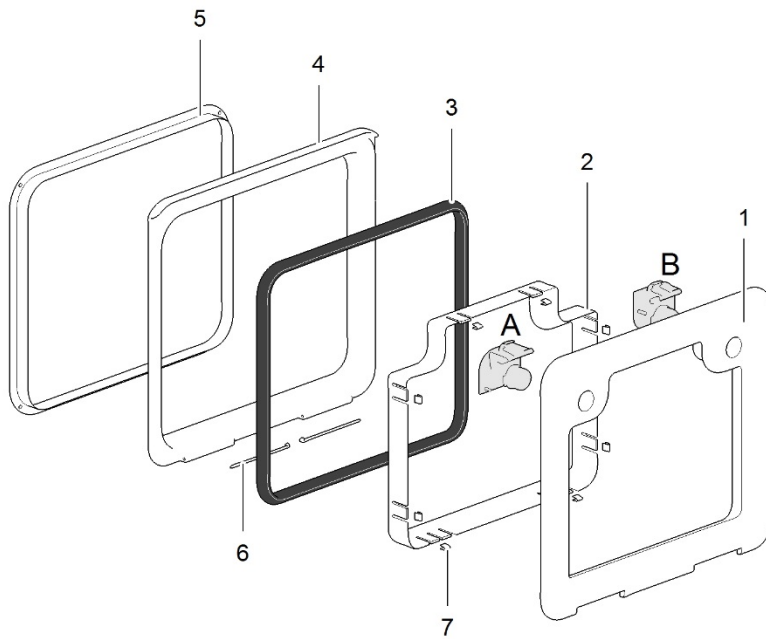

LE1038_ServiceDoor1_0213-V01

	Spare part number	Spare part number	Colours available
1	Hinge pin	16899	
2	Frame sleeve		
3	Frame outer		
4	Door inner		
5	Door seal		
6	Triangle seal	21111	
7	Door outer		
8	Housing nut		
9	Lock pawl		
10	Latch		
11	Spring		
12	Button		
13	Spring button		
14	O-ring		
15	Lever door		
16	Back plate		
17	Screw		
18	Key Oberholz		
19	Key Zadi		
	Lock cover	21109	57, 58
	Lock Oberholz complete		
	Lock Zadi complete	16831	57

~~xxxxx~~ = not available anymore

	Spare part number	Spare part number	Colours available
1	Door outer	26628 <i>without locks</i>	22, 25, 27, 76, 80, 84
2	Door inner		
3	Door seal 26601		
4	Frame outer		
5	Frame inner		
6	Hinge pin 26602		
7	Door clip (18x) 26634		

	Spare part number	Spare part number	Colours available
1	Lock plate		
2	Lock plate fixation		
3	Spring		
4	Cover plate		
5	Lock end cap		
6	O-ring		
7	Lock holder		
8	O-ring		
9	Lock		
10	Spring		
11	Button		
12	O-ring		