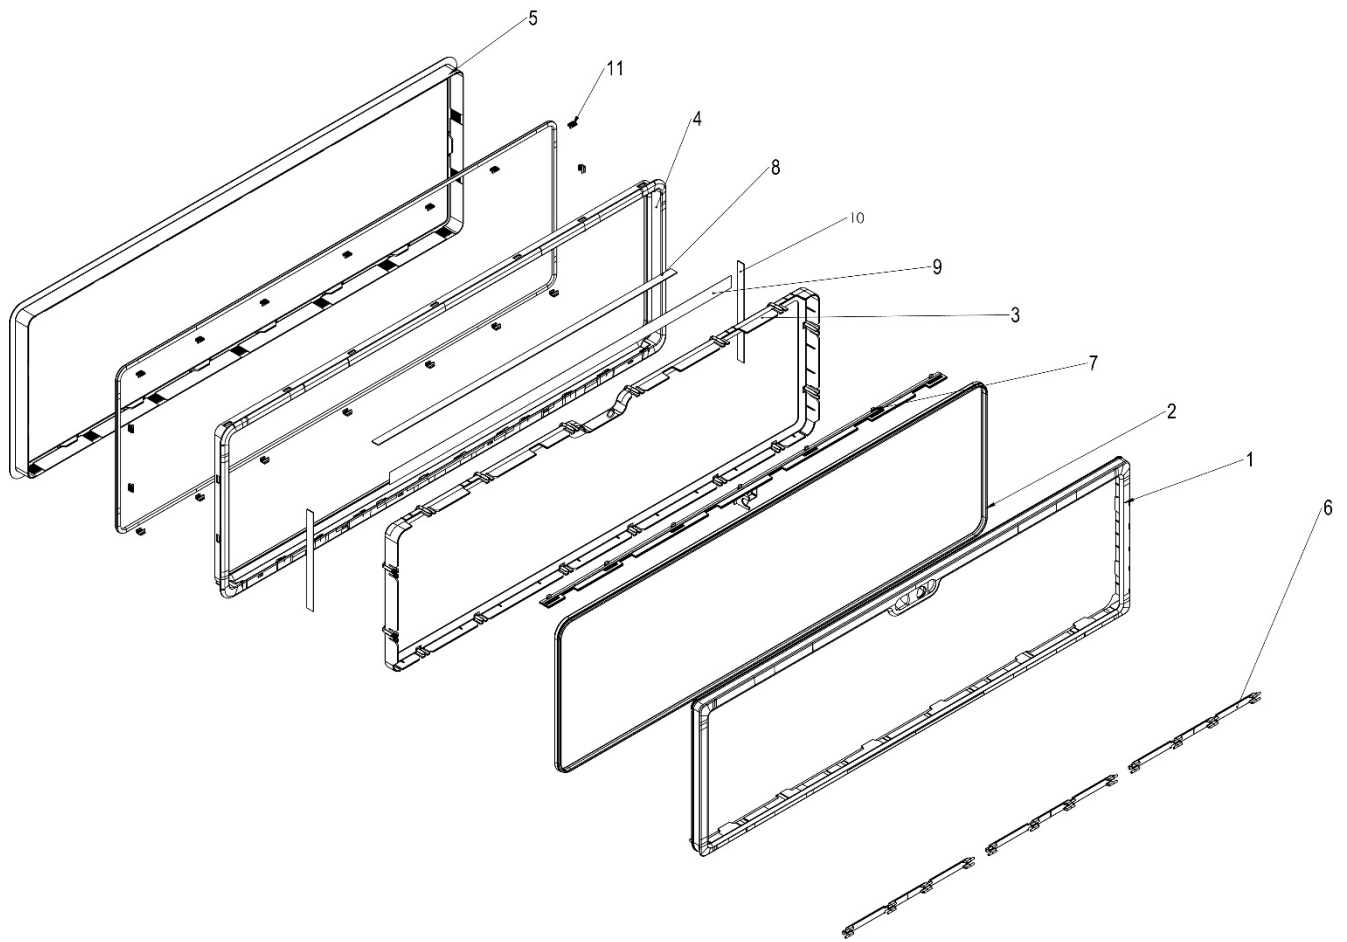

Spare part number	Spare part number	Colours available
1	Door outer			
2	Door Seal	26642		
3	Door inner			
4	Frame outer			
5	Frame inner			
6	Hinge pin 6x	26643		
7	Lock plate			
8	Distance strip			
9	Tape			
10	Distance strip			
11	Clip frame outer (18x)