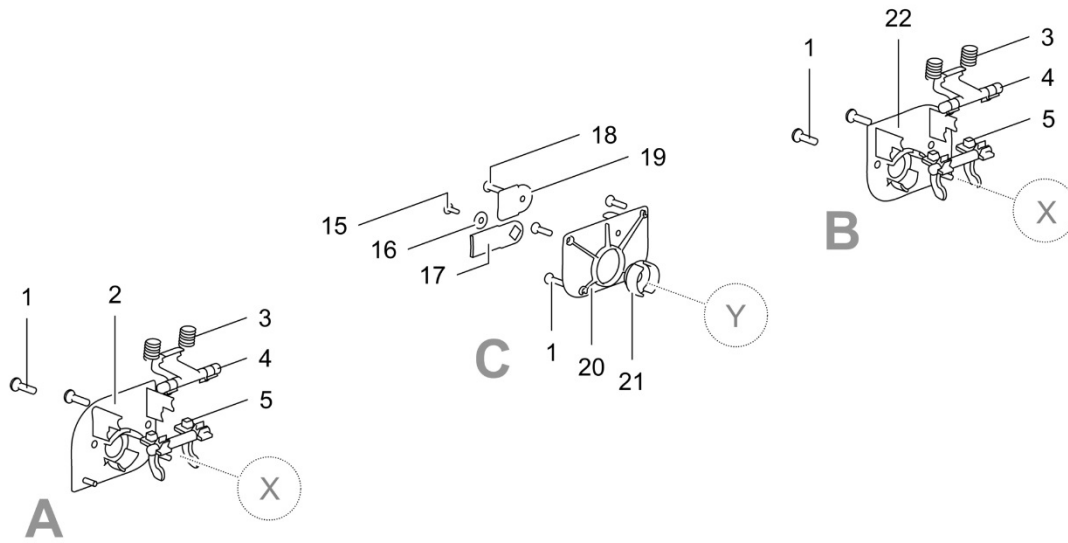

For parts A, B and C refer to page 14

LE828_ServiceDoor7_0213-V01

	Spare part number	Spare part number	Colours available
1	Door outer	26632 <i>without locks</i>	22, 25, 76, 80, 84
2	Door inner		
3	Door seal 26612		
4	Frame outer		
5	Frame inner		
6	Hinge pin 26602		
7	Door clip (18x) 26634		

For parts A, B and C refer to page 14

Base

Locks and buttons

LE1043_Service Doors Locks and Buttons_1116-V03

		Spare part number	Spare part number	Colours available
1	Screw			
2	Back plate (right)			
3	Spring			
4	Latch			
5	Lever			
6	Spring			
7A	Button	26603		27, 58, 80, 84
7B	Push button magnet	26622		
8	O-ring			
9	Pawl			
10	O-ring			
11	Lock housing			
	<i>FAWO 1 – (F/W)</i>	26606		57, 58, 80, 84
	<i>FAWO 2 (F(2))</i>		26608	27, 57, 58, 80, 84
	<i>ZADI (ZA)</i>		26607	27, 57, 58, 80, 84
	<i>West Alloy Snake Lock (WS)</i>		26621	58, 80
12	Spring			
13	Lock ZADI		26604	
14	Key			
15	Screw			
16	Washer			
17	Latch			
18	Screw			
19	Latch bar			
20	Back plate (centre)			
21	Pawl extension			
22	Back plate (left)			
A + B	Kit for Service door 3, 4 & 5 <i>incl. #6, #8, #12</i>		26626	27, 58, 80, 84
A + B + C	Kit for Service door 6 & 7 <i>incl. #6, #8, #12</i>		26625	27, 58, 80, 84

LE1046_FlushDoor3_0213-V01

		Spare part number	Spare part number	Colours available
1	Door outer			
2	Door seal	26901		
3	Door inner			
4	Frame outer			
5	Frame inner			
	<i>Basic 28-34mm</i>	2687862SP		
	<i>C200 28-34mm</i>	2692862SP		
	<i>C400 34-40mm</i>	2688462SP		
6	Hinge pin (2x)	26430		