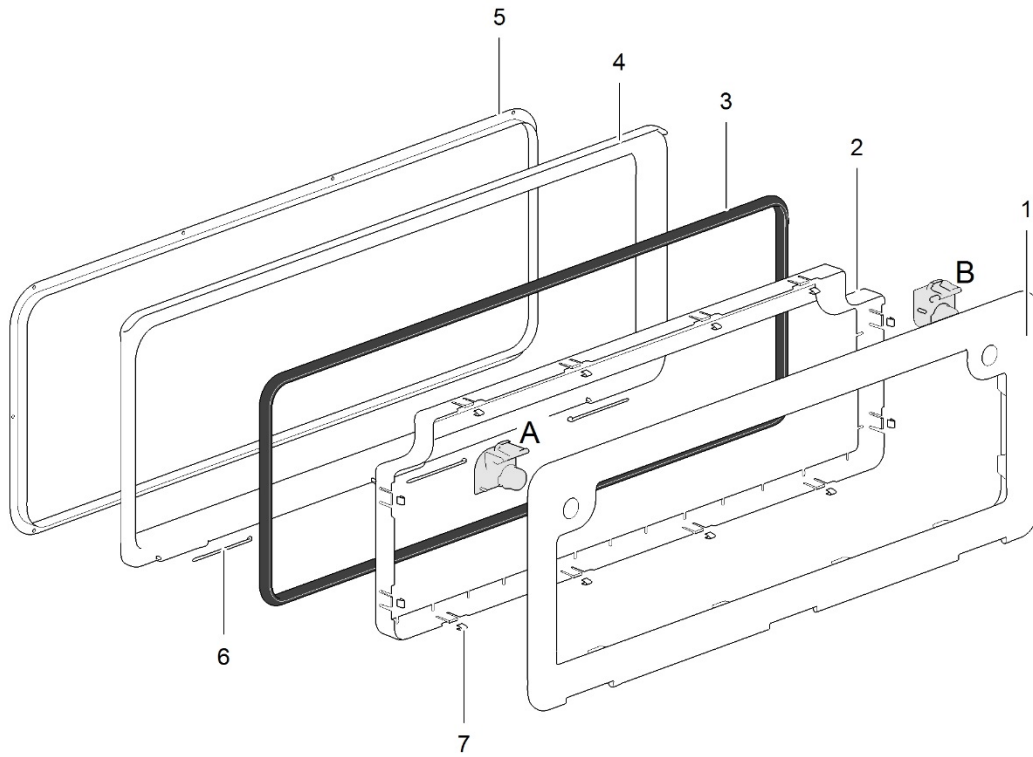

LE1038_ServiceDoor1_0213-V01

	Spare part number	Spare part number	Colours available
1	Hinge pin	16899	
2	Frame sleeve		
3	Frame outer		
4	Door inner		
5	Door seal		
6	Triangle seal	21111	
7	Door outer		
8	Housing nut		
9	Lock pawl		
10	Latch		
11	Spring		
12	Button		
13	Spring button		
14	O-ring		
15	Lever door		
16	Back plate		
17	Screw		
18	Key Oberholz		
19	Key Zadi		
	Lock cover	21109	57, 58
	Lock Oberholz complete		
	Lock Zadi complete	16831	57

~~xxxxx~~ = not available anymore

	Spare part number	Spare part number	Colours available
1	Door outer	26628 <i>without locks</i>	22, 25, 27, 76, 80, 84
2	Door inner		
3	Door seal 26601		
4	Frame outer		
5	Frame inner		
6	Hinge pin 26602		
7	Door clip (18x) 26634		

For parts A and B refer to page 14

LE1041_ServiceDoor5_0213-V01

	Spare part number	Spare part number	Colours available
1	Door outer	26630 <i>without locks</i>	22, 25, 27, 76, 80, 84
2	Door inner		
3	Door seal 26610		
4	Frame outer		
5	Frame inner		
6	Hinge pin 26602		
7	Door clip (18x) 26634		