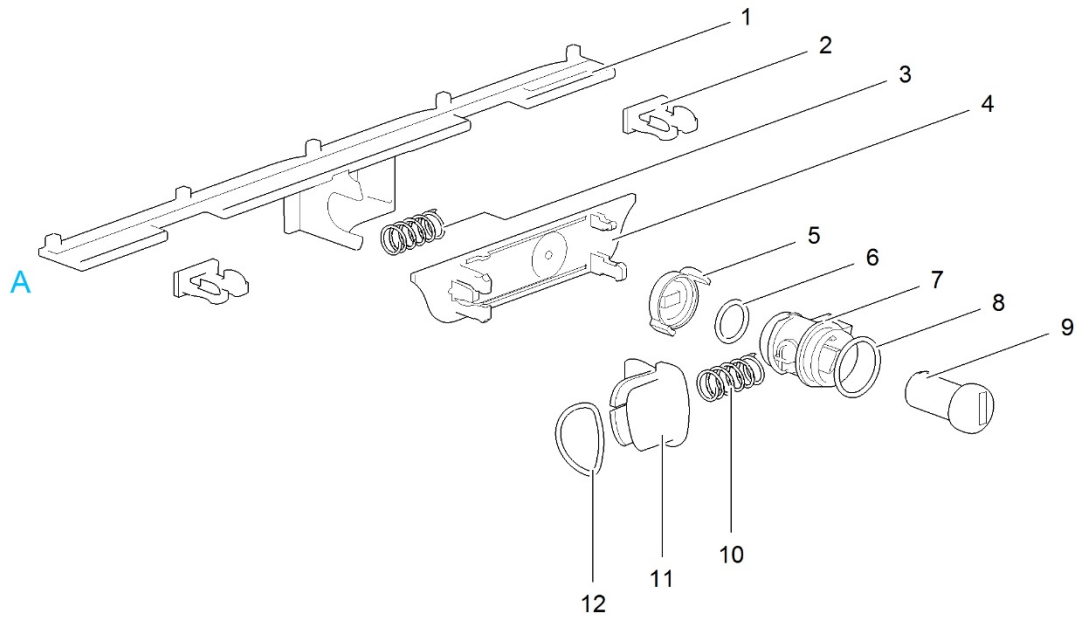

LE1046_FlushDoor3_0213-V01

		Spare part number	Spare part number	Colours available
1	Door outer			
2	Door seal	26901		
3	Door inner			
4	Frame outer			
5	Frame inner			
	<i>Basic 28-34mm</i>	2687862SP		
	<i>C200 28-34mm</i>	2692862SP		
	<i>C400 34-40mm</i>	2688462SP		
6	Hinge pin (2x)	26430		

For part A refer to page 20

		Spare part number	Spare part number	Colours available
1	Door outer			
2	Door seal	26917		
3	Door inner			
4	Frame outer			
5	Frame inner			
6	Hinge pin (2x)	26430		

For part A refer to page 20

		Spare part number	Spare part number	Colours available
1	Door outer			
2	Door Seal	26642		
3	Door inner			
4	Frame outer			
5	Frame inner			
6	Hinge pin 6x	26643		
7	Lock plate			
8	Distance strip			
9	Tape			
10	Distance strip			
11	Clip frame outer (18x)			