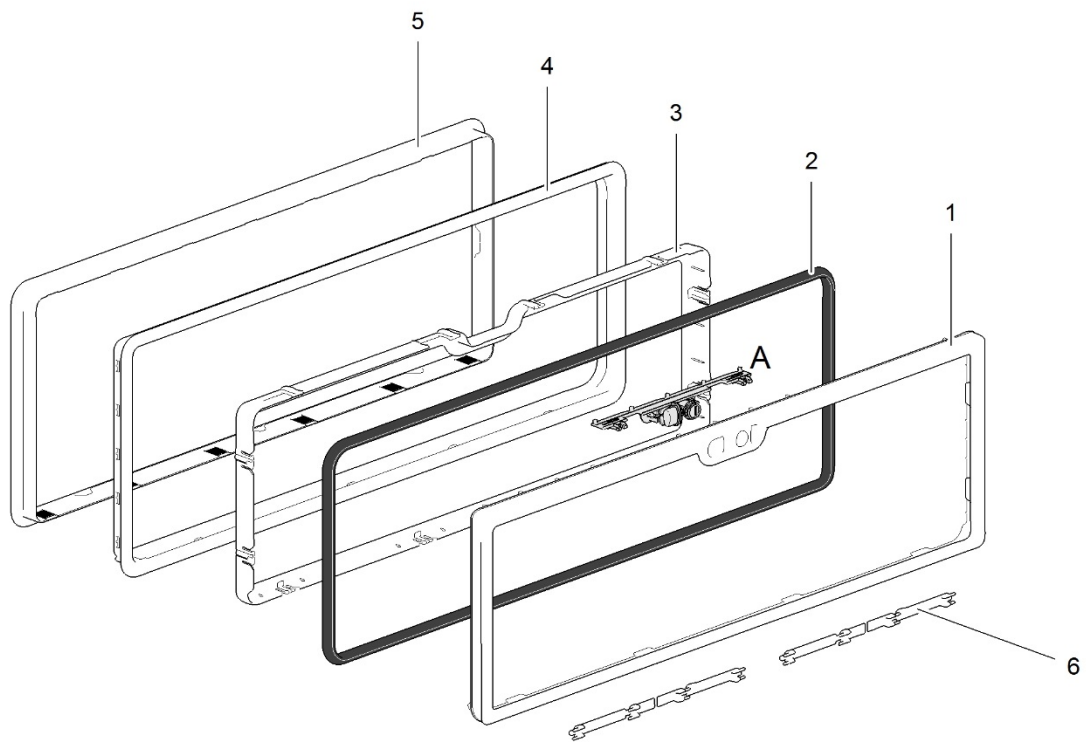

Spare part number	Spare part number	Colours available
1	Door outer			
2	Door seal	26917		
3	Door inner			
4	Frame outer			
5	Frame inner			
6	Hinge pin (2x)	26430		

For part A refer to page 20