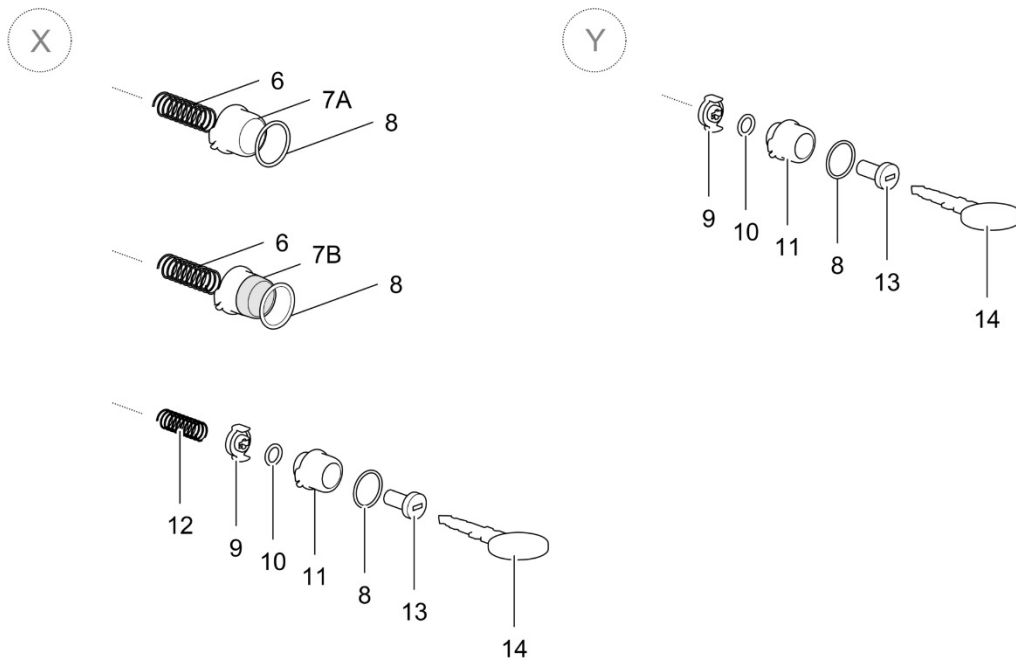

For parts A, B and C refer to page 14

LE828_ServiceDoor7_0213-V01

	Spare part number	Spare part number	Colours available
1	Door outer	26632 <i>without locks</i>	22, 25, 76, 80, 84
2	Door inner		
3	Door seal 26612		
4	Frame outer		
5	Frame inner		
6	Hinge pin 26602		
7	Door clip (18x) 26634		

For parts A, B and C refer to page 14

Base

Locks and buttons

LE1043_Service Doors Locks and Buttons_1116-V03

		Spare part number	Spare part number	Colours available
1	Screw			
2	Back plate (right)			
3	Spring			
4	Latch			
5	Lever			
6	Spring			
7A	Button	26603		27, 58, 80, 84
7B	Push button magnet	26622		
8	O-ring			
9	Pawl			
10	O-ring			
11	Lock housing			
	<i>FAWO 1 – (F/W)</i>	26606		57, 58, 80, 84
	<i>FAWO 2 (F(2))</i>		26608	27, 57, 58, 80, 84
	<i>ZADI (ZA)</i>		26607	27, 57, 58, 80, 84
	<i>West Alloy Snake Lock (WS)</i>		26621	58, 80
12	Spring			
13	Lock ZADI		26604	
14	Key			
15	Screw			
16	Washer			
17	Latch			
18	Screw			
19	Latch bar			
20	Back plate (centre)			
21	Pawl extension			
22	Back plate (left)			
A + B	Kit for Service door 3, 4 & 5 <i>incl. #6, #8, #12</i>		26626	27, 58, 80, 84
A + B + C	Kit for Service door 6 & 7 <i>incl. #6, #8, #12</i>		26625	27, 58, 80, 84

LE1046_FlushDoor3_0213-V01

		Spare part number	Spare part number	Colours available
1	Door outer			
2	Door seal	26901		
3	Door inner			
4	Frame outer			
5	Frame inner			
	<i>Basic 28-34mm</i>	2687862SP		
	<i>C200 28-34mm</i>	2692862SP		
	<i>C400 34-40mm</i>	2688462SP		
6	Hinge pin (2x)	26430		