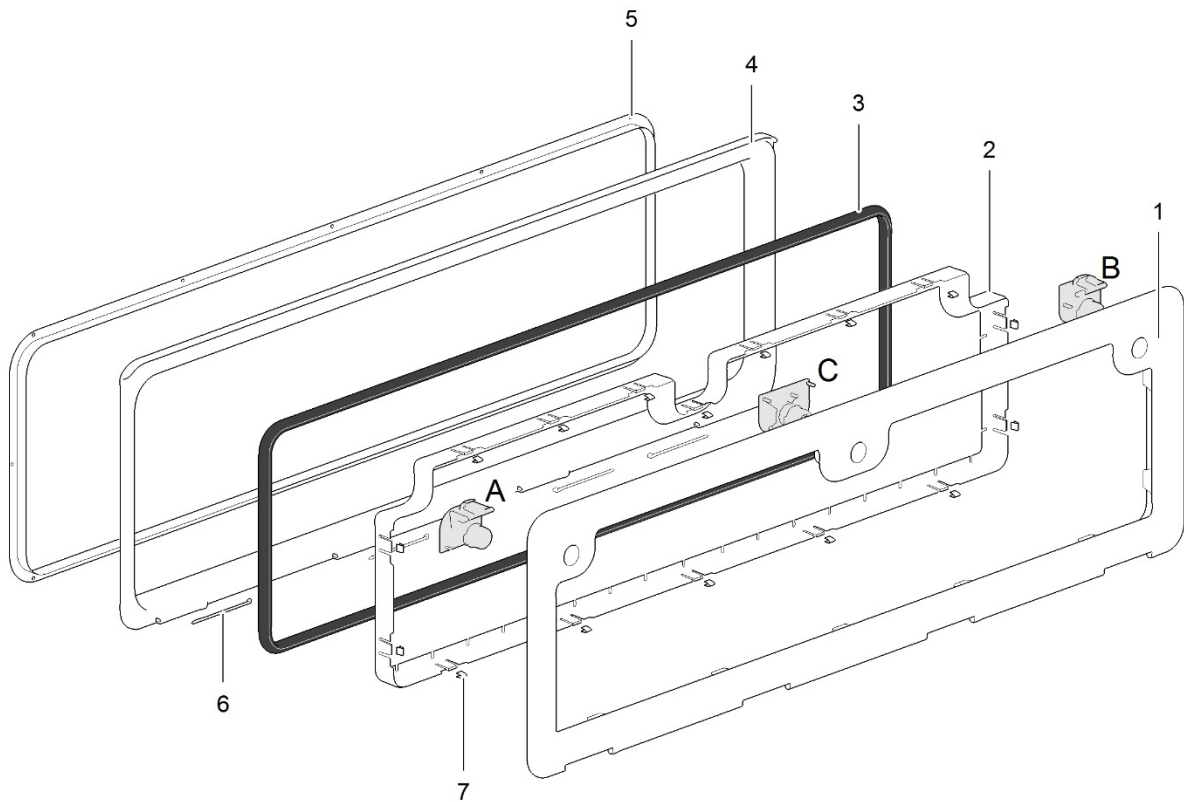

LE828_ServiceDoor7_0213-V01

	Spare part number	Spare part number	Colours available
1	Door outer	26632 <i>without locks</i>	22, 25, 76, 80, 84
2	Door inner		
3	Door seal 26612		
4	Frame outer		
5	Frame inner		
6	Hinge pin 26602		
7	Door clip (18x) 26634		

For parts A, B and C refer to page 14