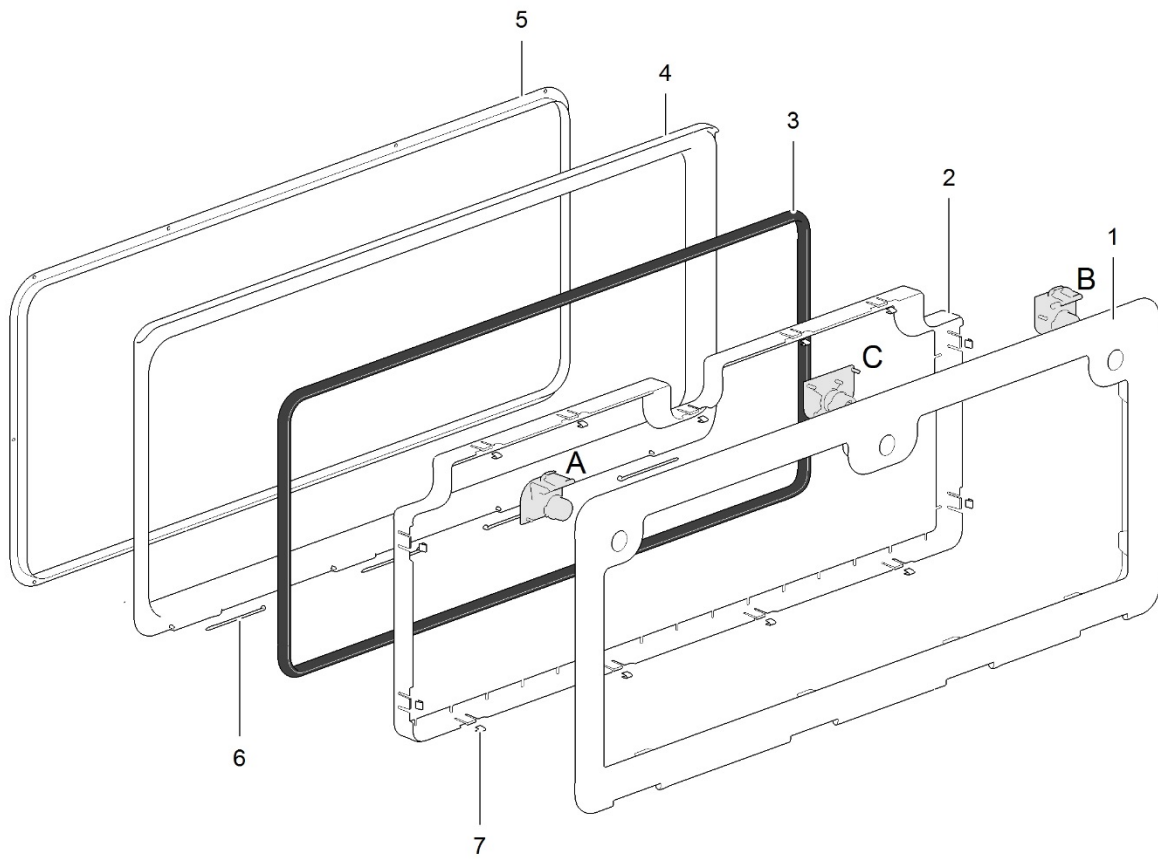

Spare part number	Spare part number	Colours available
1	Door outer	26631 <i>without locks</i>	22, 25, 27, 76, 80, 84
2	Door inner		
3	Door seal 26611		
4	Frame outer		
5	Frame inner		
6	Hinge pin 26602		
7	Door clip (18x) 26634		

For parts A, B and C refer to page 14