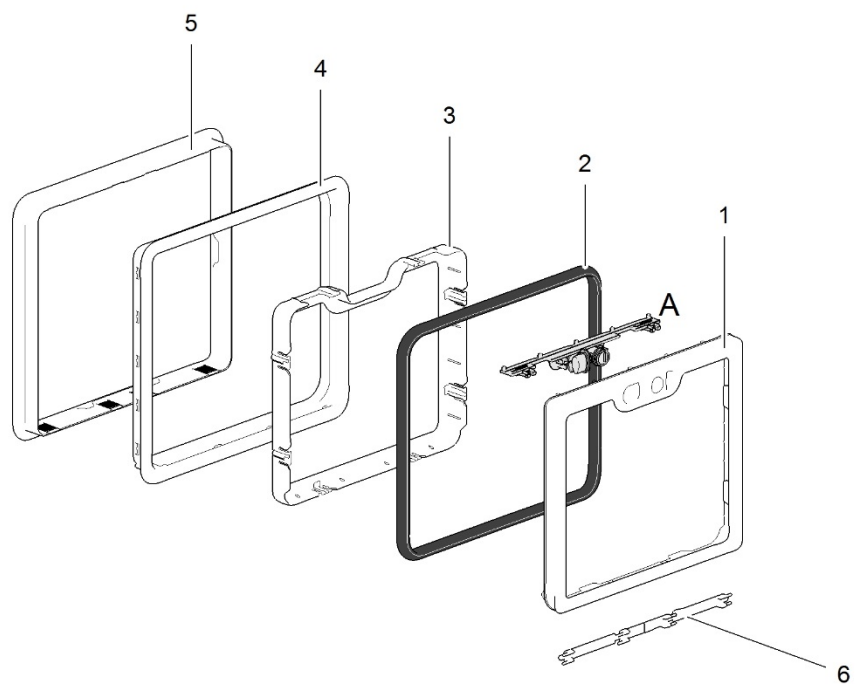

For parts A, B and C refer to page 14

Base

Locks and buttons

LE1043_Service Doors Locks and Buttons_1116-V03

		Spare part number	Spare part number	Colours available
1	Screw			
2	Back plate (right)			
3	Spring			
4	Latch			
5	Lever			
6	Spring			
7A	Button	26603		27, 58, 80, 84
7B	Push button magnet	26622		
8	O-ring			
9	Pawl			
10	O-ring			
11	Lock housing			
	<i>FAWO 1 – (F/W)</i>	26606		57, 58, 80, 84
	<i>FAWO 2 (F(2))</i>		26608	27, 57, 58, 80, 84
	<i>ZADI (ZA)</i>		26607	27, 57, 58, 80, 84
	<i>West Alloy Snake Lock (WS)</i>		26621	58, 80
12	Spring			
13	Lock ZADI		26604	
14	Key			
15	Screw			
16	Washer			
17	Latch			
18	Screw			
19	Latch bar			
20	Back plate (centre)			
21	Pawl extension			
22	Back plate (left)			
A + B	Kit for Service door 3, 4 & 5 <i>incl. #6, #8, #12</i>		26626	27, 58, 80, 84
A + B + C	Kit for Service door 6 & 7 <i>incl. #6, #8, #12</i>		26625	27, 58, 80, 84

LE1046_FlushDoor3_0213-V01

		Spare part number	Spare part number	Colours available
1	Door outer			
2	Door seal	26901		
3	Door inner			
4	Frame outer			
5	Frame inner			
	<i>Basic 28-34mm</i>	2687862SP		
	<i>C200 28-34mm</i>	2692862SP		
	<i>C400 34-40mm</i>	2688462SP		
6	Hinge pin (2x)	26430		