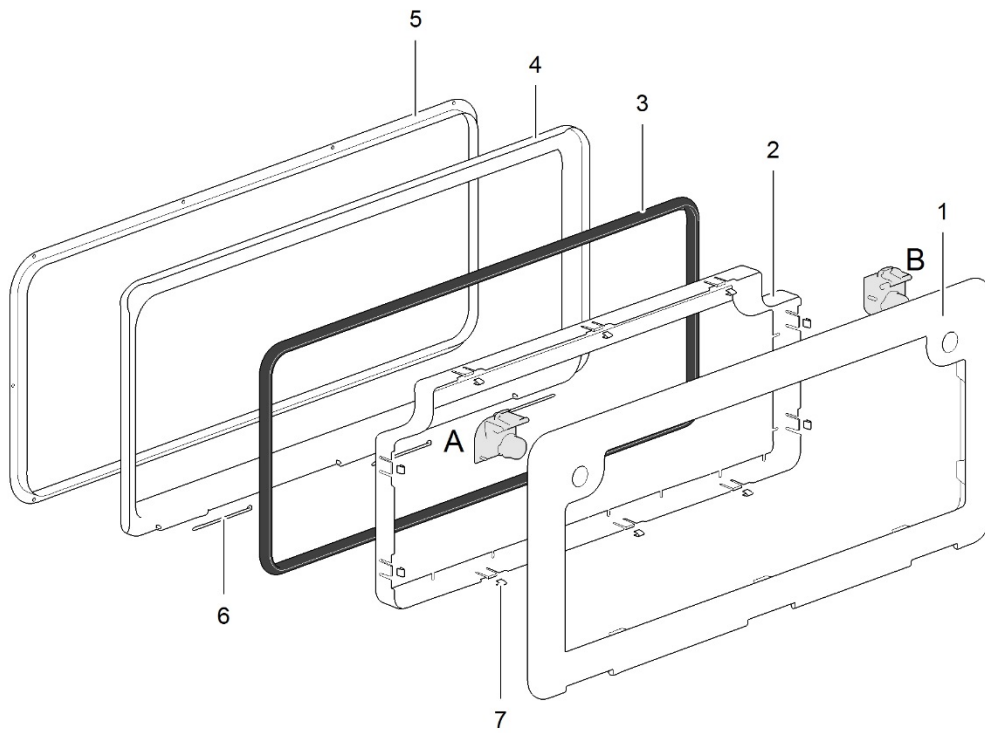

Spare part number	Spare part number	Colours available
1	Door outer	26629 <i>without locks</i>	22, 25, 27, 76, 80
2	Door inner		
3	Door seal 26605		
4	Frame outer		
5	Frame inner		
6	Hinge pin 26602		
7	Door clip (18x) 26634		

For parts A and B refer to page 14