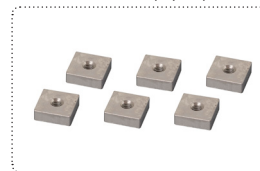

CARRY-BIKE Common Parts

Upper Cover Kit
Carry-Bike Grey

98656M054 (2 pcs.)

Upper Fixing
Bracket Covers

98656-664 (2 pcs.)

Lower Fixing
Bracket Covers

98656-665 (2 pcs.)

Kit Plates Fixing-Bar
Carry-Bike

98656-722 (6 pcs.)

Kit Premium S

98656-681 (2 pcs.)

Kit Premium S Black

98656M134 (2 pcs.)

Kit Plate XL

98656-275 (2 pcs.)

Bushings

98656-817 (4 pcs.)

Kit Support Bar
Covers d. 35mm

98656-716 (2 pcs.)

Rail Premium

98656M380 (2 pcs.)

Self-adhesive
Protection Kit

98656M145

Screw covers M6

Black · 98656M081 (10 pcs.)
Grey · 98656-671 (10 pcs.)

Screw covers M5

Black · 98656M082 (10 pcs.)
Grey · 98656-672 (10 pcs.)