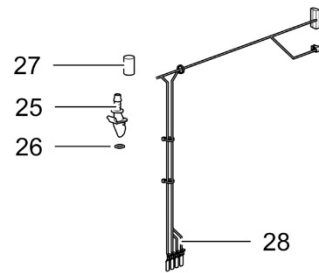

Spare part number	Spare part number	Spare part number	Colours available
1	Cover		93401		62
2	Seat				
3	Bowl inner	93433			62
4	Bowl outer				
5	Ring blade mechanism	50760			
6	Water diverter	93429			62
7	Handle	93402			47
8	Base upper				
9	Seal base wall	93428			62
10	Base frame				
11	Retainer bracket				
12	Screw 3.9 x 14				
13	Bowl retainer bracket	50733			
14	Vent plate				
15	Base lower				
16	Side cover left				
17	Side cover right				
18	Screw 3.9 x 22		50735		
19	Bushing				
20	Saddle				
21	Bowl retainer				
22	Umbrella seal	93434			
23	Pump	93435			
24	Drain tube	93436			
25	Nozzle	16443			62
26	O-ring	13106	93437		
27	Water supply tube (2.42 m)	93155			
28	Wire harness	93438