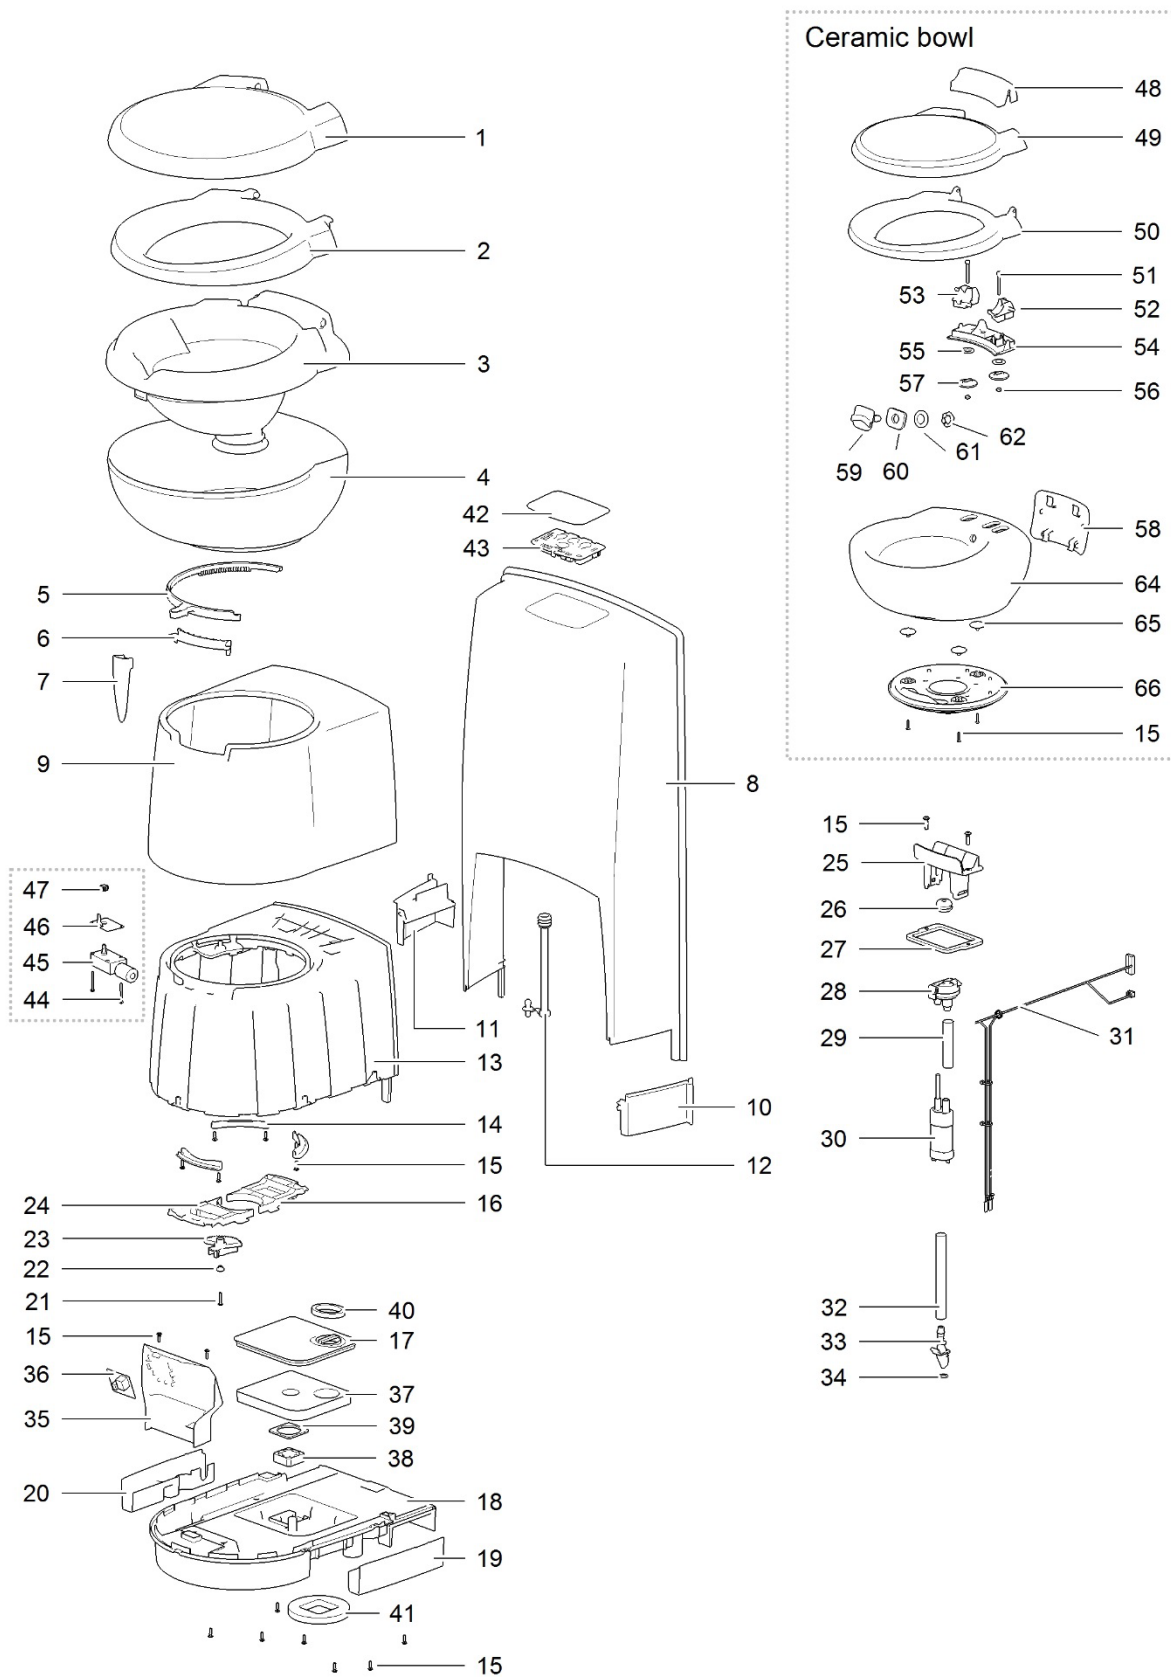

LE883_C262-CWE_Toilet_1114-V02

		Spare part number	Spare part number	Spare part number	Colours available
1	Cover		93401		62
2	Seat				
3	Bowl inner	93433			62
4	Bowl outer				
5	Ring blade mechanism	50760			
6	Water diverter	93429			62
7	Handle	93402			47
8	Console				
9	Base upper				
10	Splashguard left				
11	Splashguard right				
12	Drain	50717			
13	Base frame				
14	Retainer bracket				
15	Screw 3.9 x 14				
16	Bowl retainer bracket	50733			
17	Vent plate				
18	Base lower				
19	Side cover left				
20	Side cover right				
21	Screw 3.9 x 22				
22	Bushing		50735		
23	Saddle				
24	Bowl retainer				
25	Cover console				
26	Grommet seal				
27	Cover seal				
28	Vacuum breaker	16833			
29	Tube WT inside				
30	Pump	93418			
31	Wire harness	93423			
32	Water supply tube				
33	Nozzle		93430		62
34	O-ring