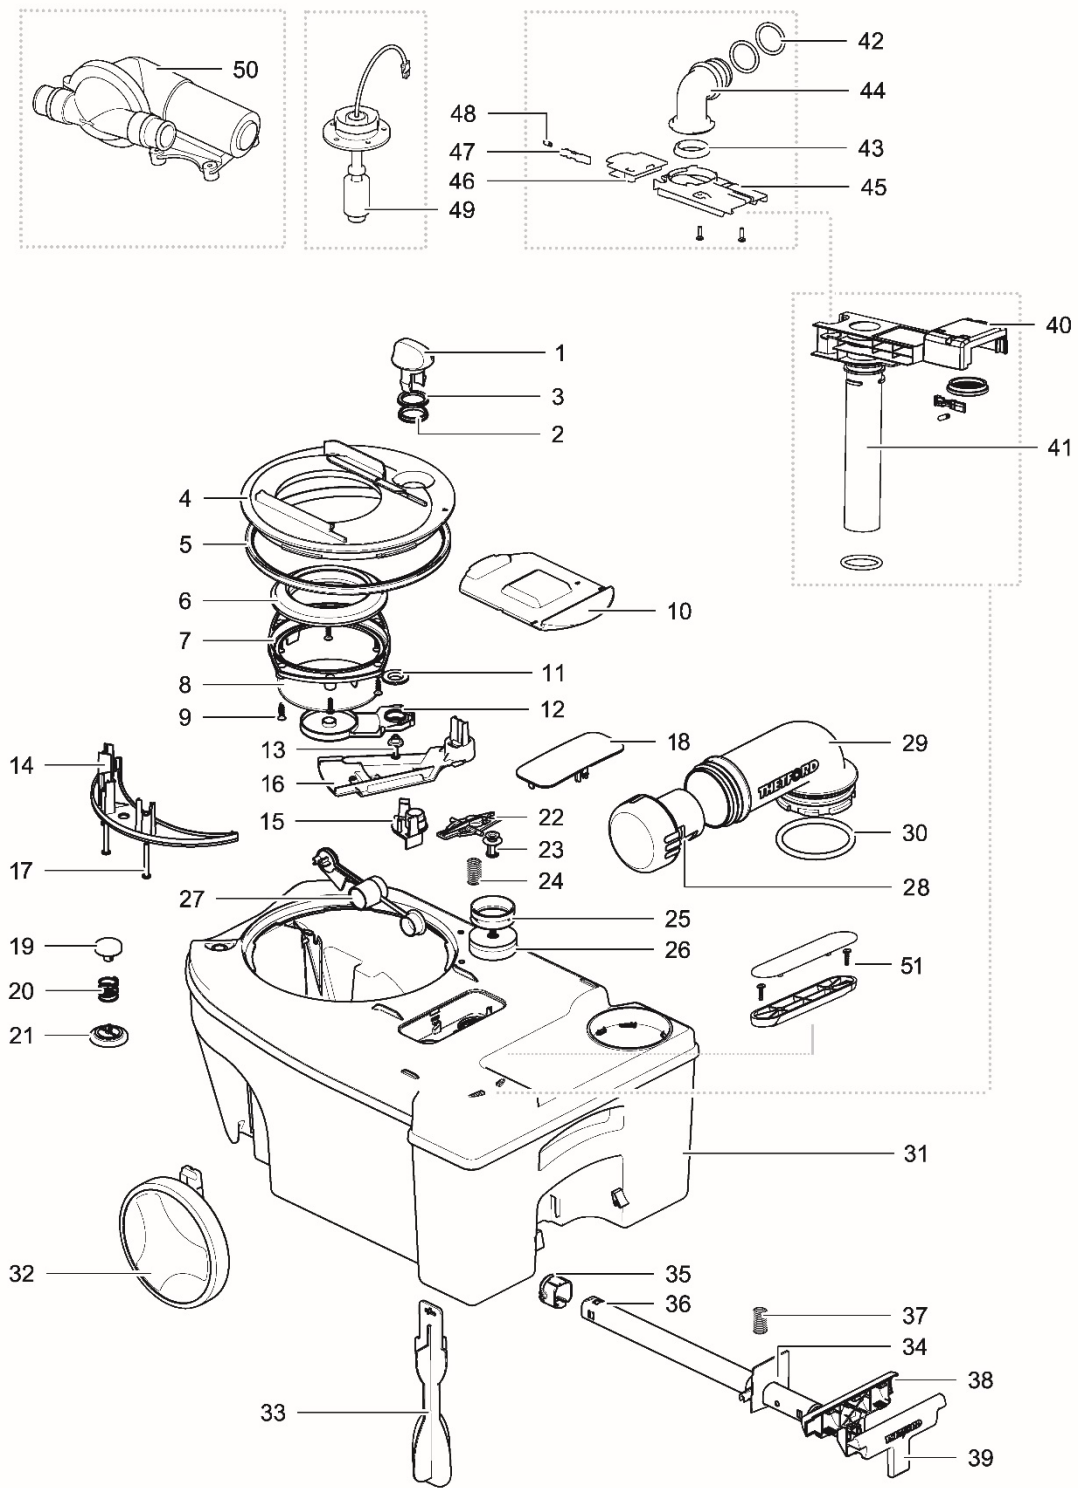

LE441_C250-C260-WHT

		Spare part number	Spare part number	Spare part number	Colours available
1	Blade opener				
2	Seal		23743		92
3	Washer				
4	Waste-holding tank plate	50723			06
5	Seal mechanism	50724			
6	Lip seal	23721			
7	Blade arm driver				06
8	Blade	50731			
9	Screw				
10	Sliding cover	50718		50727 waste- holding tank mechanism	
11	Bearing plate				
12	Blade arm				
13	Bushing/screw				
14	Support track				
15	Retainer mechanism				
16	Blade driver				
17	Screw				
18	Vent lid	50741			06
19	Vent button				
20	Spring		07524		92
21	Vent seal				
22	Vent lifter				
23	Vent pivot				
24	Vent spring				
25	Seal vent	21528	50732		
26	Float stem				
27	Float	50725			
28	Measuring cup	25810			06
29	Pour out spout		50719		92
30	O-ring				
31	Waste-holding tank complete <i>including sliding cover</i>		50700	50701 <i>pump out system</i>	06
32	Wheels 2X	50726			
33	Vent actuator				
34	Guide	50738			06
35	Bracket				
36	Telescopic system		50728		
37	Vent spring				
38	Pull handle grip				92
39	Pull handle cover	50737			
51	Handle cover Screws Handle				<i>} present since 2008</i>