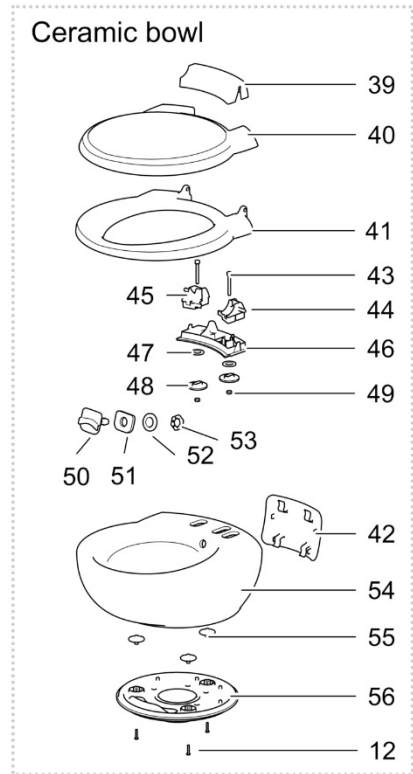

Spare part number	Spare part number	Spare part number	Colours available
1	Cover		93401		62
2	Seat				
3	Bowl inner	93433			62
4	Bowl outer				
5	Ring blade mechanism	50760			
6	Water diverter	93429			62
7	Handle	93402			47
8	Base upper				
9	Seal base wall	93428			62
10	Base frame				
11	Retainer bracket				
12	Screw 3.9 x 14				
13	Bowl retainer bracket	50733			
14	Vent plate				
15	Base lower				
16	Side cover left				
17	Side cover right				
18	Screw 3.9 x 22		50735		
19	Bushing				
20	Saddle				
21	Bowl retainer				
22	Umbrella seal	93434			
23	Pump	93435			
24	Drain tube	93436			
25	Nozzle	16443			62
26	O-ring	13106	93437		
27	Water supply tube (2.42 m)	93155			
28	Wire harness	93438