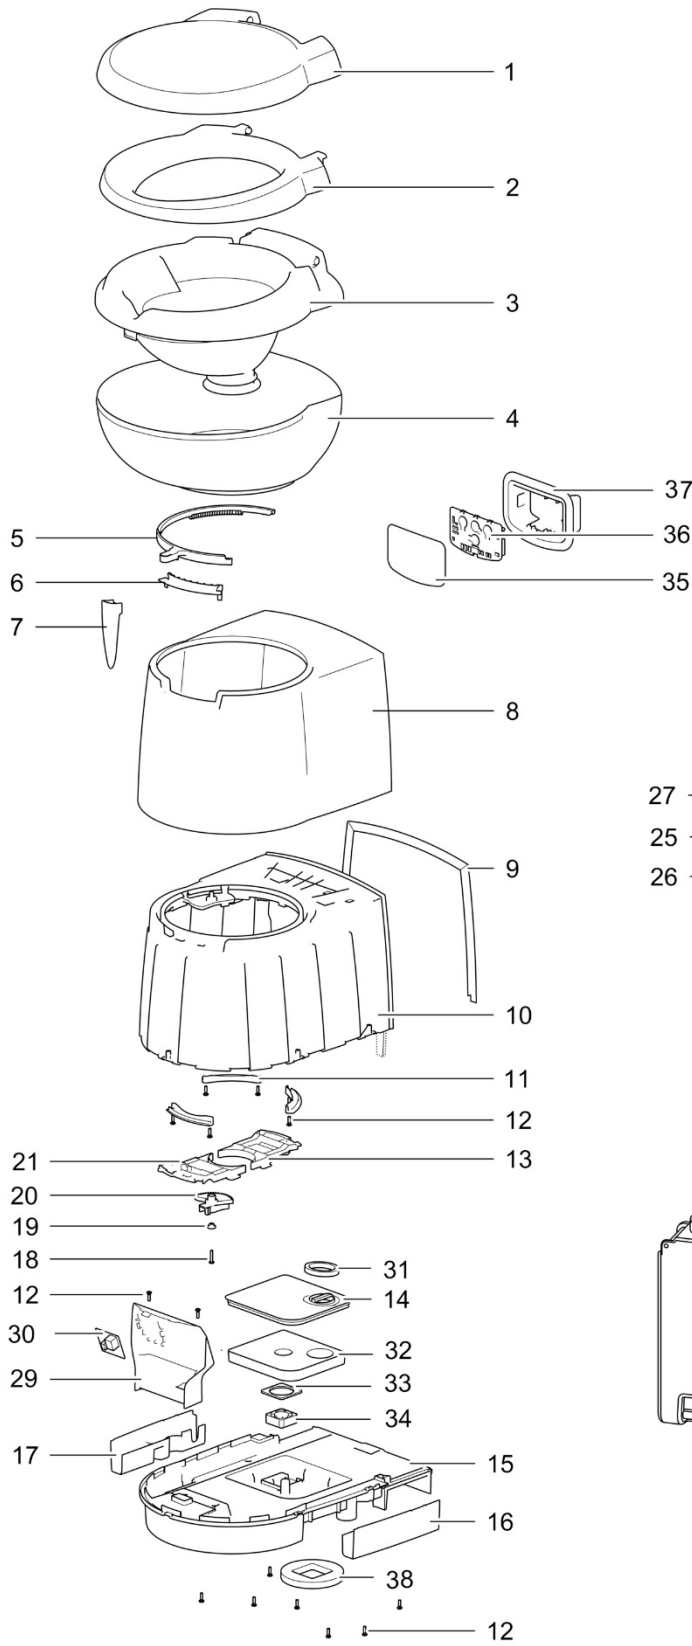

Spare part number	Spare part number	Spare part number	Colours available
1	Cover		93401		62
2	Seat				
3	Bowl inner	93433			62
4	Bowl outer				
5	Ring blade mechanism	50760			
6	Water diverter	93429			62
7	Handle	93402			47
8	Base upper				
9	Seal base wall	93428			62
10	Base frame				
11	Retainer bracket				
12	Screw 3.9 x 14				
13	Bowl retainer bracket	50733			
14	Vent plate				
15	Base lower				
16	Side cover left				
17	Side cover right				
18	Screw 3.9 x 22		50735		
19	Bushing				
20	Saddle				
21	Bowl retainer				
22	Umbrella seal	93434			
23	Pump	93435			
24	Drain tube	93436			
25	Nozzle	16443			62
26	O-ring	13106	93437		
27	Water supply tube (2.42 m)	93155			
28	Wire harness	93438