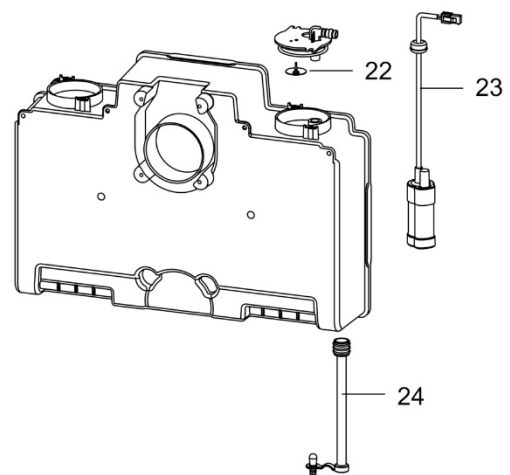

Spare part number	Spare part number	Spare part number	Colours available
1	Cover		93401		62
2	Seat				
3	Bowl inner	93433			62
4	Bowl outer				
5	Ring blade mechanism	50760			
6	Water diverter	93429			62
7	Handle	93402			47
8	Base upper				
9	Seal base wall	93428			62
10	Base frame				
11	Retainer bracket				
12	Screw 3.9 x 14				
13	Bowl retainer bracket	50733			
14	Vent plate				
15	Base lower				
16	Side cover left				
17	Side cover right				
18	Screw 3.9 x 22		50735		
19	Bushing				
20	Saddle				
21	Bowl retainer				
22	Umbrella seal	93434			
23	Pump	93435			
24	Drain tube	93436			
25	Nozzle	16443			62
26	O-ring	13106	93437		
27	Water supply tube (2.42 m)	93155			
28	Wire harness	93438