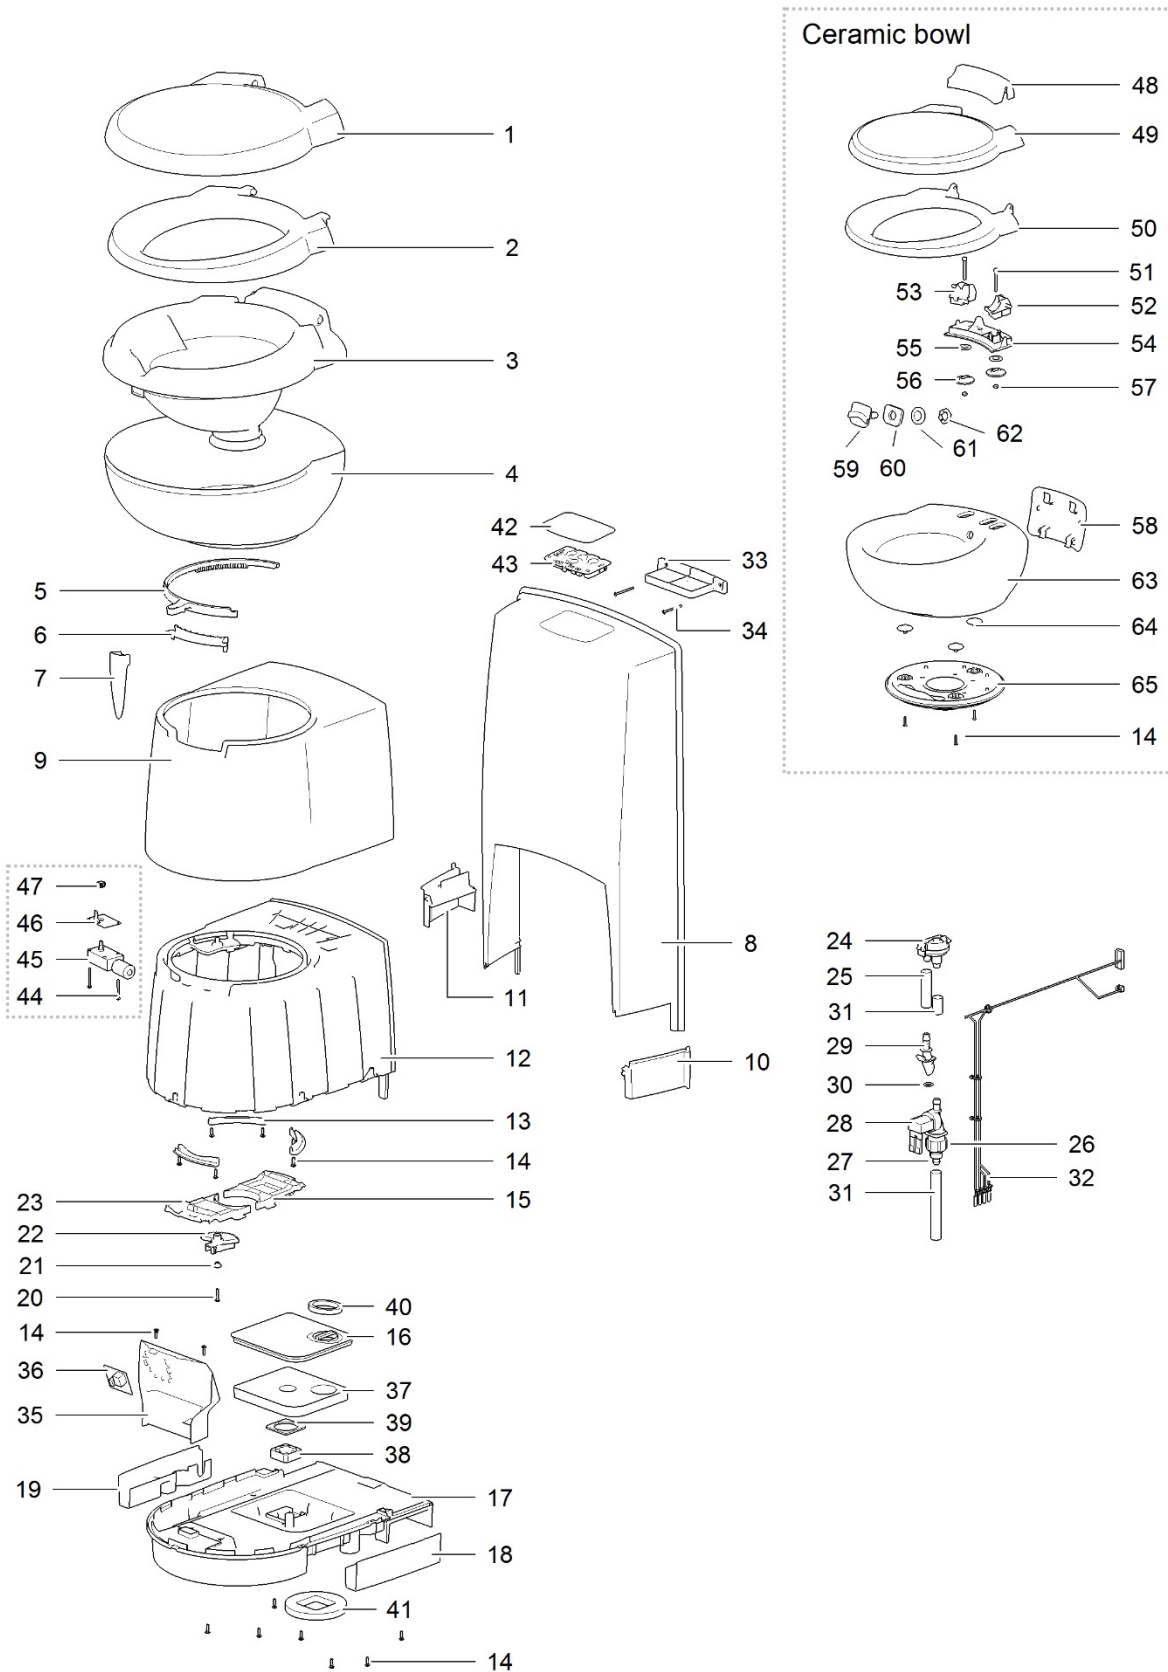

LE882_C263-CS Toilet_1115-V03

		Spare part number	Spare part number	Spare part number	Colours available
1	Cover		93401		62
2	Seat				
3	Bowl inner	93433			62
4	Bowl outer				
5	Ring blade mechanism	50760			
6	Water diverter	93429			62
7	Handle	93402			47
8	Console				
9	Base upper				
10	Splashguard left				
11	Splashguard right				
12	Base frame				
13	Retainer bracket				
14	Screw 3.9 x 14				
15	Bowl retainer bracket	50733			
16	Vent plate				
17	Base lower				
18	Side cover left				
19	Side cover right				
20	Screw 3.9 x 22				
21	Bushing		50735		
22	Saddle				
23	Bowl retainer				
24	Vacuum breaker	16833			
25	Water supply tube				
26	Hose nut	23851			
27	Hose barb				
28	Electric valve < 01-09-2013 Serial number < E244P..... <i>or</i> C260 toilets with Waste Transfer system		23709		
	Electric valve 90° > 01-09-2013 Serial number > E244P..... <i>Including numbers 26 & 27</i>	90717			
29	Nozzle				
30	O-ring		93430		62
31	Water supply tube				
32	Wire harness	93422			
33	Wall bracket				
34	Screw parker 8 x ½ IN